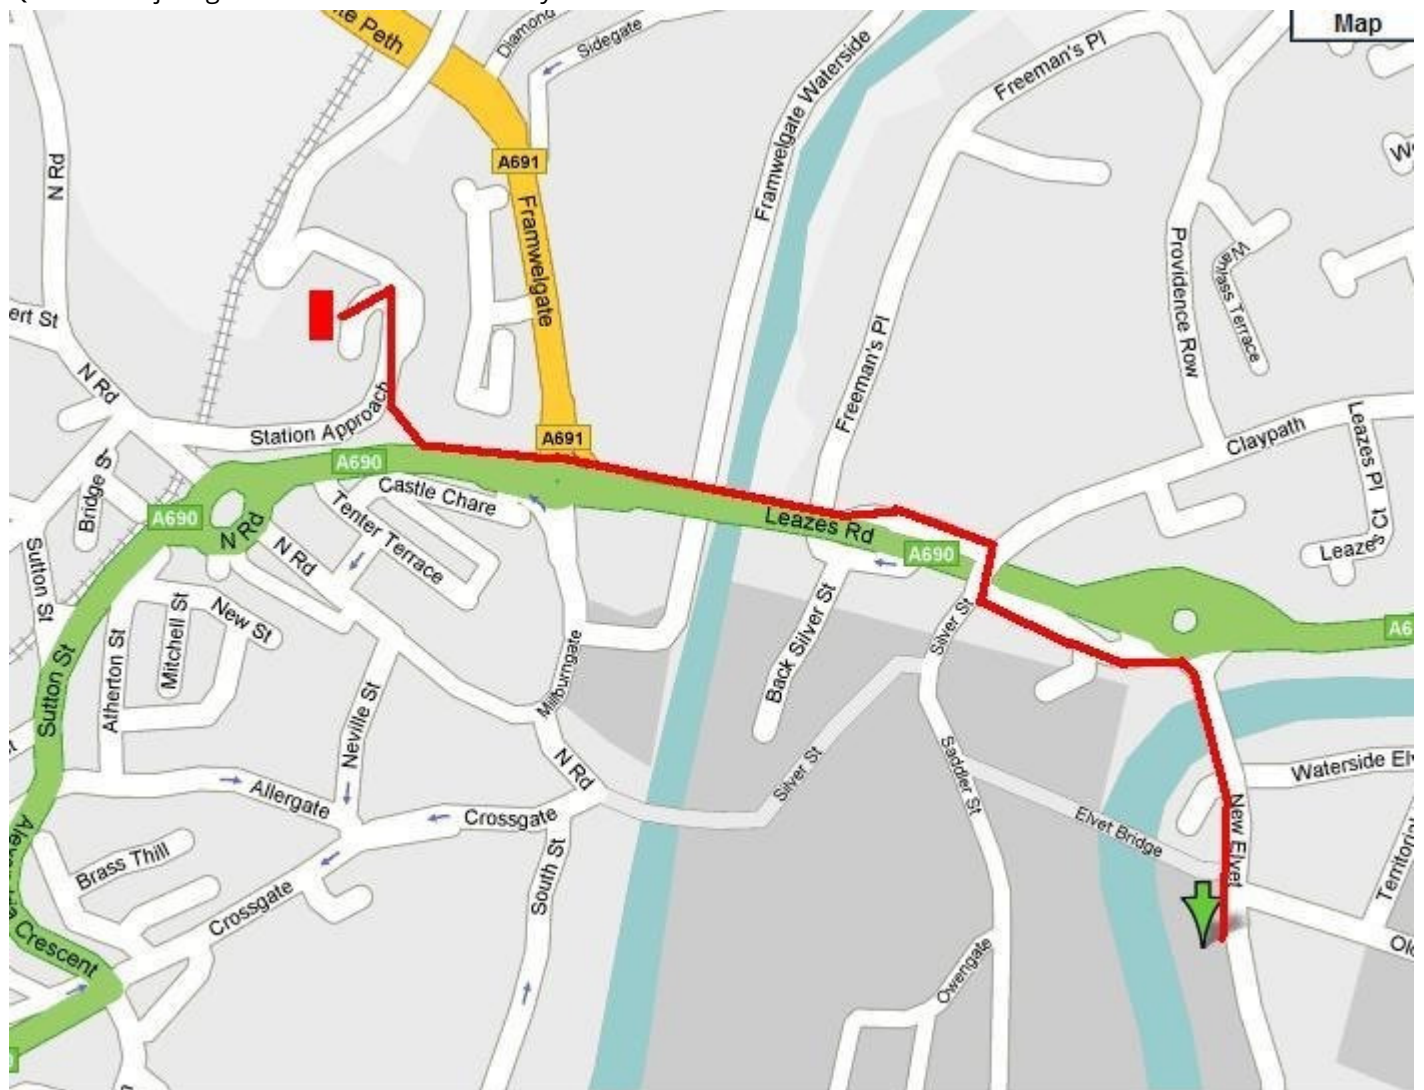

At the first roundabout continue straight ahead on the A690;

at the second roundabout turn left into New Elvet.

At the traffic lights by the Royal County hotel go straight ahead, and after 20m look out for 'Q-Student' on the right.

MOTOR ROUTE FROM A1(M) TO MOONLIGHT & OASIS APARTMENTS

On foot - from Durham railway station (1 km)

From the front of the station, turn left down hill and continue round right-hand bend for 20m.

At the signs "Pedestrian route to City Centre / Tourist Info", turn left down a flight of about 50 steps.

[If you reach a metal footbridge, you have gone too far down the hill!]

Follow signs for City Centre. At roundabout, cross the road and follow signs for "City Centre / Gala Theatre".

Follow the pedestrian barrier up the ramp; at the top, turn right and cross over the dual carriageway beneath.

Immediately turn left down the other side of the ramp, passing a car park entrance on your right.

At the roundabout, turn right and go towards the traffic lights by the Royal County hotel.

Go straight ahead over the traffic lights, and after 20m look out for 'Q-Student' on the right. We will meet you outside Q-Student - just give us a call to let us know you're there.