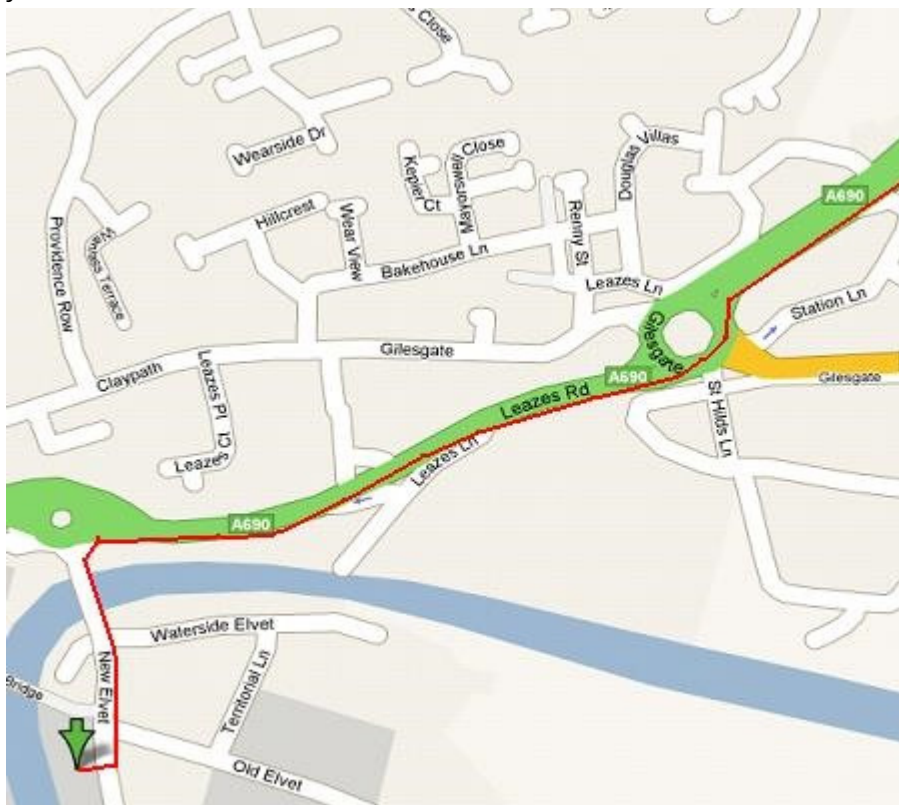

Directions through Durham, by car or on foot

By car - from the A1(M) motorway, North or South

Take the A1(M) to junction 62.

Then take the A690 signposted Durham City.

At the first roundabout continue straight ahead on the A690;

at the second roundabout turn left into New Elvet.

At the traffic lights by the Royal County hotel go straight ahead, and after 20m look out for 'Q-Student' on the right.

Turn immediately right into St Andrew's Court.

Please wait on the ramp which leads down to the car park, where we will meet you - just give us a call to let us know you're there.